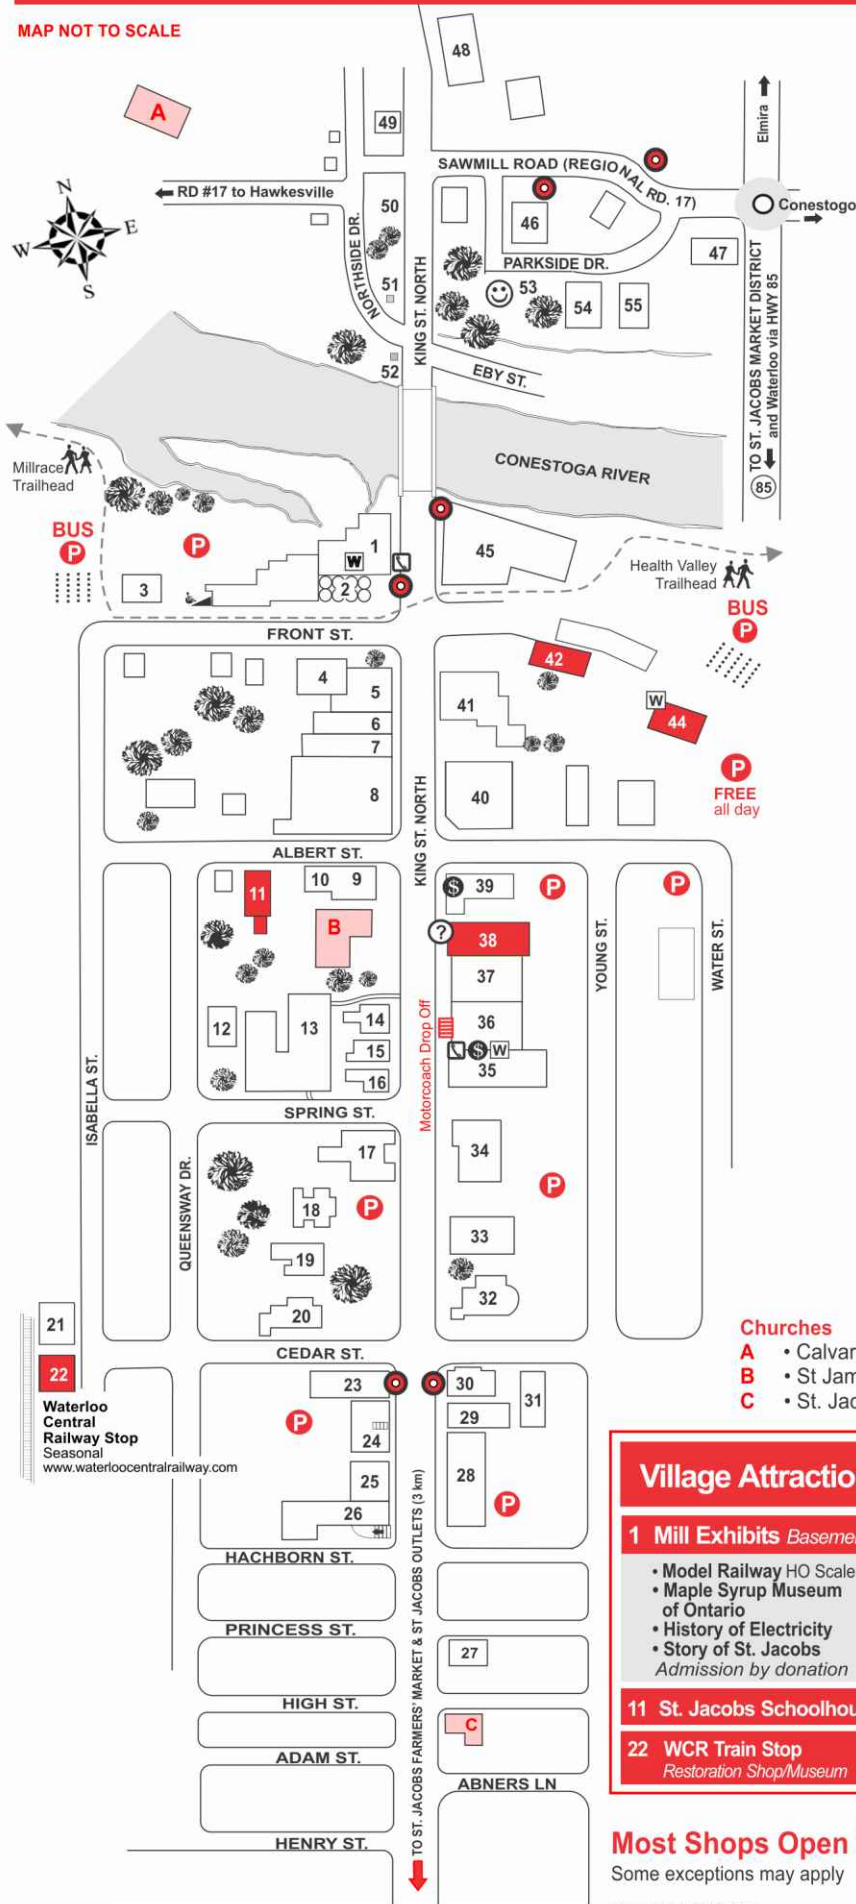

VILLAGE OF ST. JACOBS Shops, Restaurants & Attractions

MAP NOT TO SCALE

★ Items made on location!

- | | |
|------------------------------------|--------------------------------|
| 1 • Eco Café ★ | 27 • Quilt Essentials |
| • Mill Exhibits (Basement) | 28 • Jewelry Secrets |
| 2 • Conestoga River Pottery ★ | • Lizzy R |
| • Gina's Bridal Closet | 29 • Thoman Tire |
| 3 • Saliente Wood Designs ★ | 30 • St. Jacobs Café |
| 4 • Xclusive Elements | 31 • Traces of Heaven |
| 5 • A Touch Of Scotland | 32 • Toy Soup |
| 6 • Ashfields Fine Clothing | 33 • Cecilia's |
| 7 • The Weathered Gate | • Rhumba Fashions, Decor |
| 8 • Home Furniture | 34 • Meats & Cheese ★ |
| 9 • Hamel Brooms ★ | • The Farm Pantry ★ |
| 10 • Algonquin Vibes | 35 • Stone Crock Restaurant |
| 11 • St. Jacobs Schoolhouse | 36 • Jacob's Grill |
| 12 • Public Library | 37 • Stone Crock Bakery/Café ★ |
| 13 • Timber Barn | • Meeting Rooms |
| 14 • FYidctors | 38 • The Mennonite Story |
| 15 • Magnolia's | • Post Office |
| • What's In A Purse | 39 • Scotiabank |
| 16 • A Gift To Remember | 40 • Home Hardware |
| 17 • Angel Treasures | 41 • Cellar 52 |
| • Wild Willow | 42 • Block Three Brewery ★ |
| • St. Jacobs Mennonite Quilts | 44 • St. Jacobs Aberfoyle |
| 18 • Red Coral | • Model Railway ★ |
| • Christmas In St. Jacobs | 45 • Quarry Communications |
| 19 • Shadtree | 46 • Martin's Pharmacy |
| 20 • Village Colonnade | 47 • Picard Foods |
| 21 • Artefacts Salvage & Design ★ | 48 • Services & Retail |
| 22 • Waterloo Central Railway Stop | 49 • Creature Comfort |
| 23 • It's Artistic | • Pet Emporium |
| • Hybrid Hair & Detox Spa | |
| 24 • Spanner Inspired Style | |
| • Essentially Black | |
| • La Crème | |
| • Thatch & Fringe, A Hair Shoppe | |
| 25 • Taste the 4th Sense | |
| • Tea, Earth & Sky | |
| • Shoe Boutique | |
| 26 • EVA'S Fashion Boutique | |
| • Red Wind Studio ★ | |
| • Spoil The Dog Bakery ★ | |
| • Wall's Piano Gallery | |