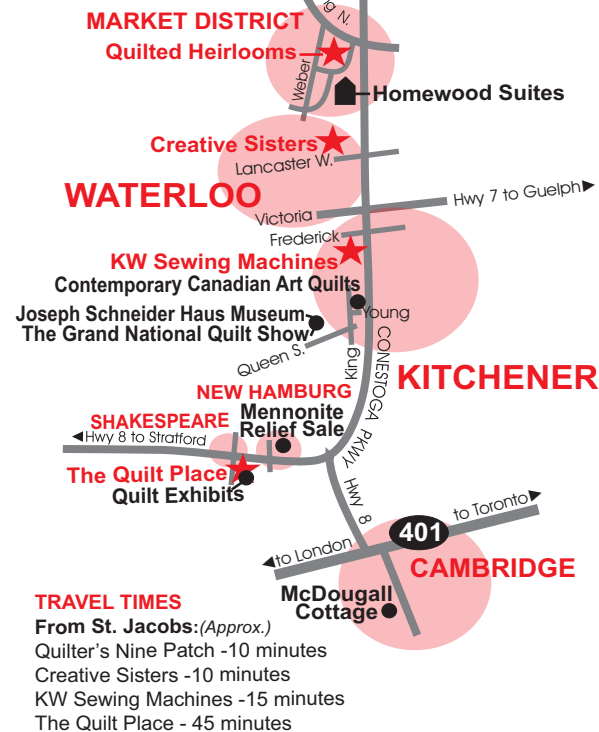

### •Fibre Art Classes

### •Quilt Appraisals

Albert

Quilt  
Essentials

Merchant  
Market

High

Mystery  
Bus Tour  
Pick-Up

### TRAVEL TIMES

From St. Jacobs: (Approx.)

Quilter's Nine Patch - 10 minutes

Creative Sisters - 10 minutes

KW Sewing Machines - 15 minutes

The Quilt Place - 45 minutes

## Waterloo Region & Beyond